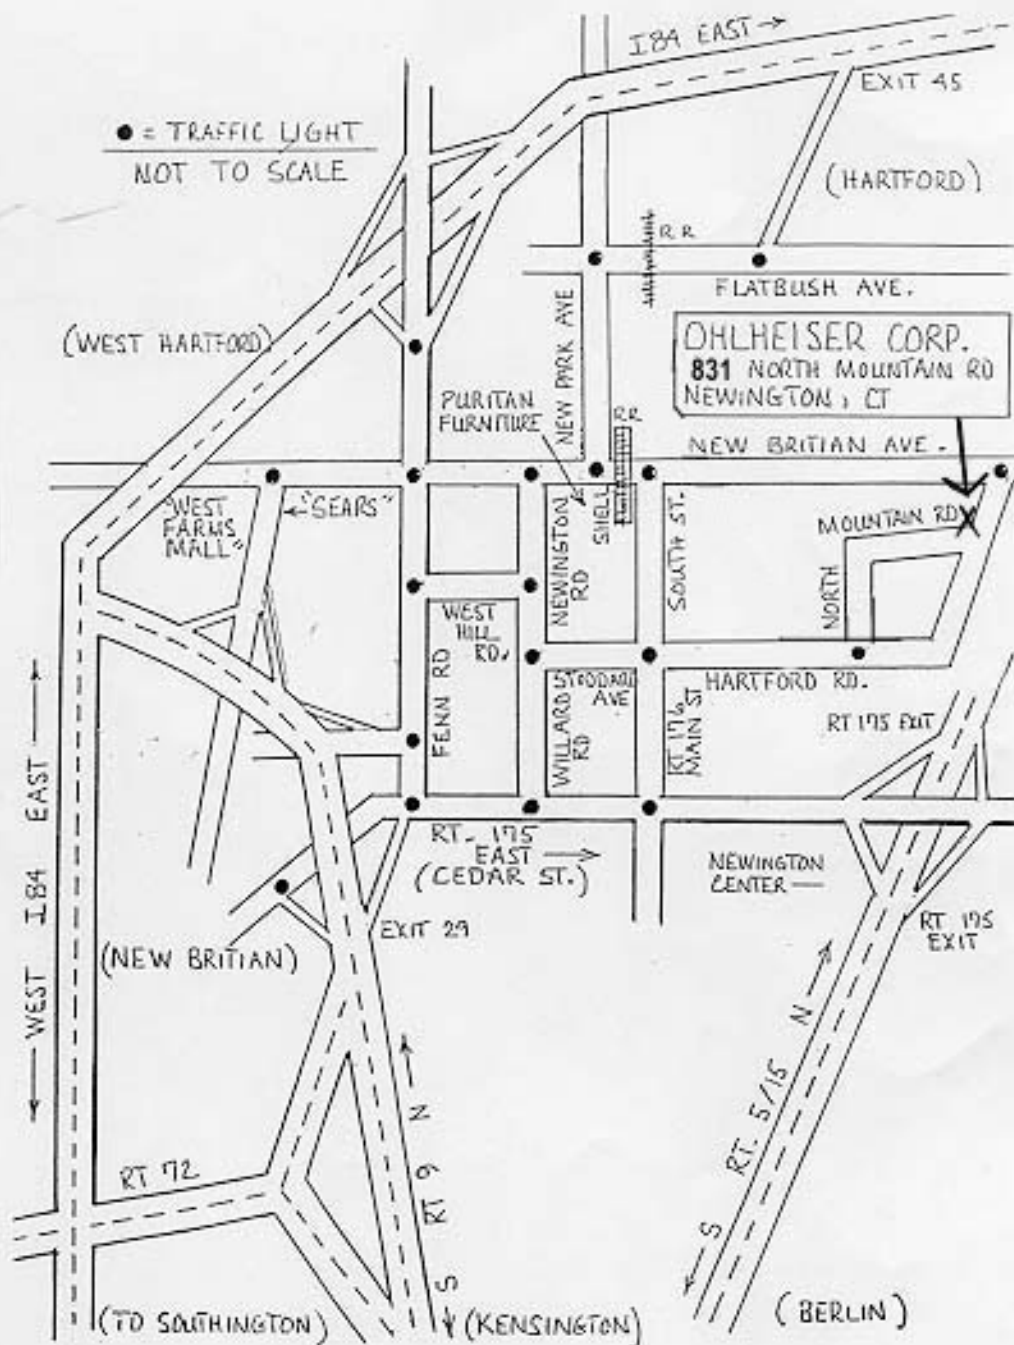

**Ohlheiser  
Corporation**

Since 1960

If coming from **84 East** (Southington area):  
Take exit 35 to Route 72 (left exit). Follow to Route 9 North (to Newington). Take exit 29 to Route 175 East. Take right off exit onto Route 175 (Cedar St). Follow straight through 5 traffic lights. Take left at light onto Main St (Route 176N) in Newington. Go to 2nd traffic light, take right onto Hartford Ave. Go to 1st light take a left onto North Mountain Rd. Ohlheiser is the last building on the left.

If coming from **91N, 91S, 84W**, pick up 84 West to exit 45, Flatbush Ave (left exit). At end of ramp take a right. Follow to 1st light & take a left onto New Park Ave. Follow New Park all the way to the end (See Puritan Furniture). Take a left onto New Britain Ave. Take right at Shell Station onto South St. Go to 1st stop sign (see Shell Station on corner) & take a left onto Hartford Ave. Go to 1st stop light & take a left onto North Mountain Rd. Ohlheiser is the last building on the left.

From **91S**, take the Route 5/15 exit. Follow Route 5/15 to Berlin Tpke (see Hooters & Pet Supplies Plus on right). Take first exit for Route 175 West towards Newington Children's Medical Center. Go down mountain to your 3rd light. Take a right onto Main St (176N). Go to 2nd light & take a right onto Hartford Ave. Go to 1st light & take a left onto North Mountain Rd. Ohlheiser is the last building on the left.

From **84 West** take exit 57 for Route 155/91S/Charter Oak Bridge. Stay on Route 5/15 South passed Hooters & Pet Supplies Plus. Follow above directions for "from 91S".

**OHLHEISER CORPORATION**  
831 NORTH MOUNTAIN RD  
NEWINGTON, CT 06111